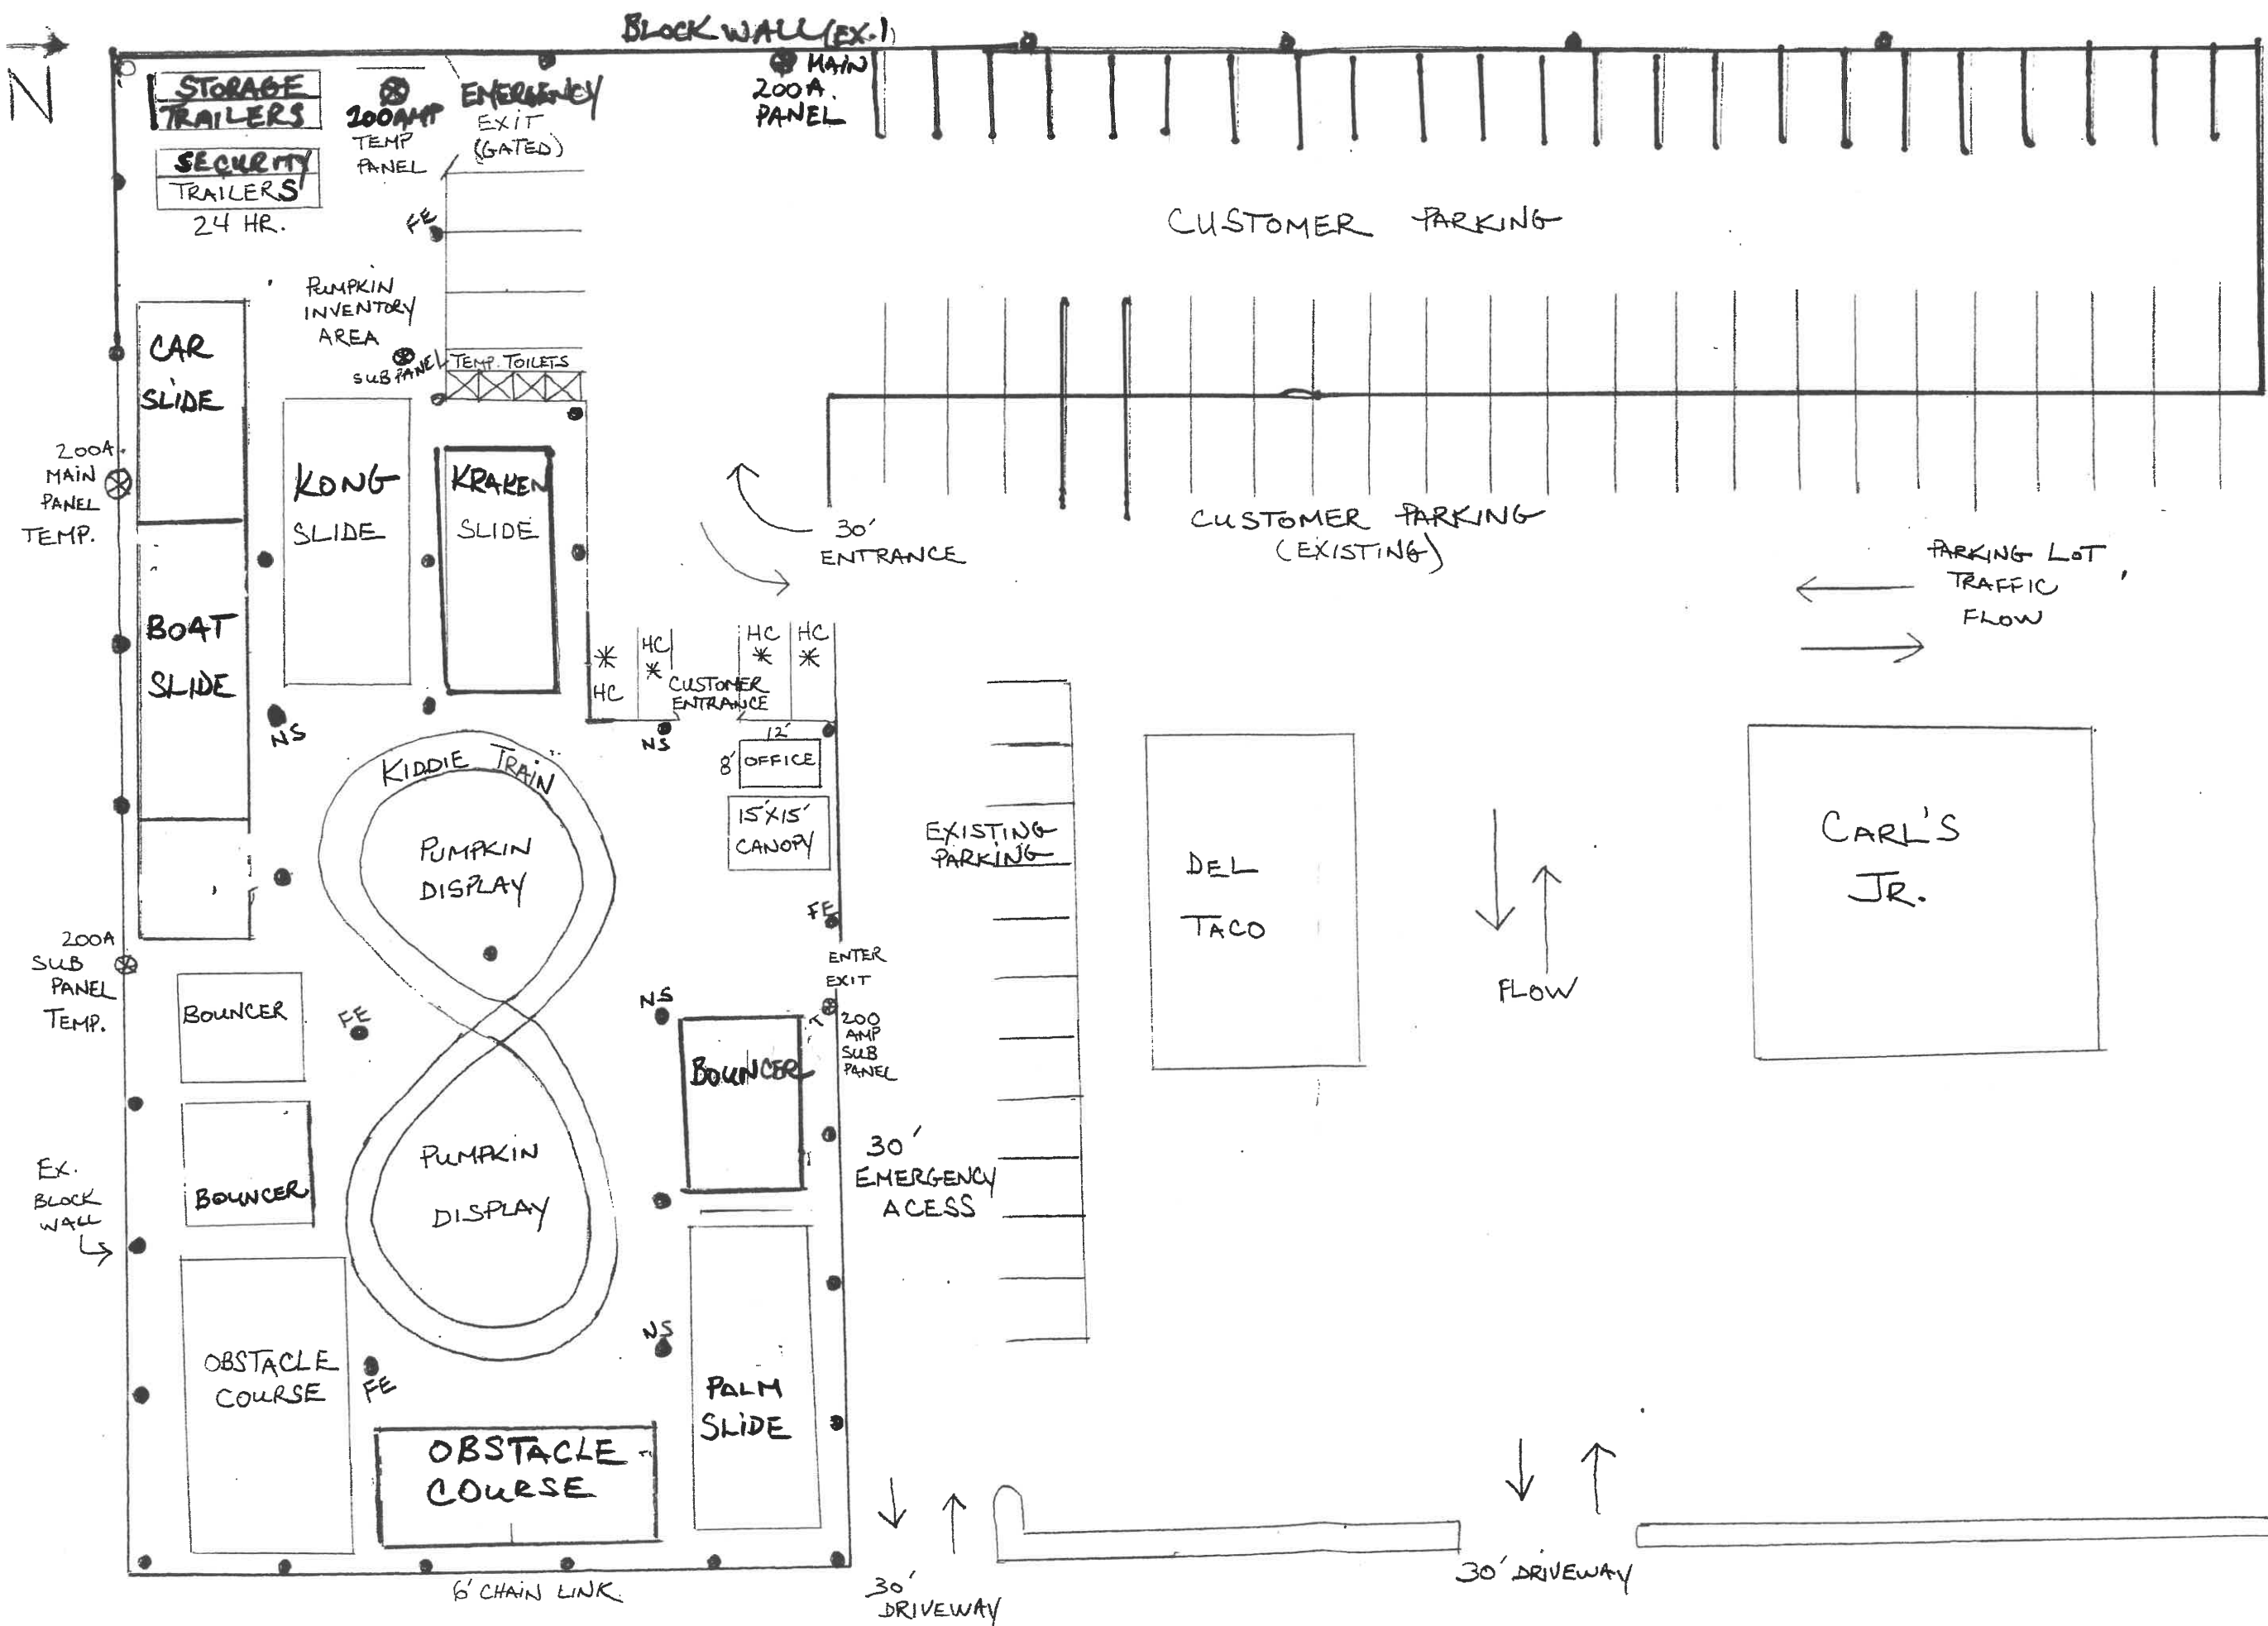

SANTA'S GARDEN
 PUMPKIN PATCH
 777 S. BEACH BLVD

LEGEND
 SCALE 1" = 30'
 LIGHT - ●
 SUPPORT POLE - |
 N.S. - NO SMOKING SIGN
 FE - FIRE EXTINGUISHER
 HC - HANDICAPPED PARKING

BEACH BLVD.