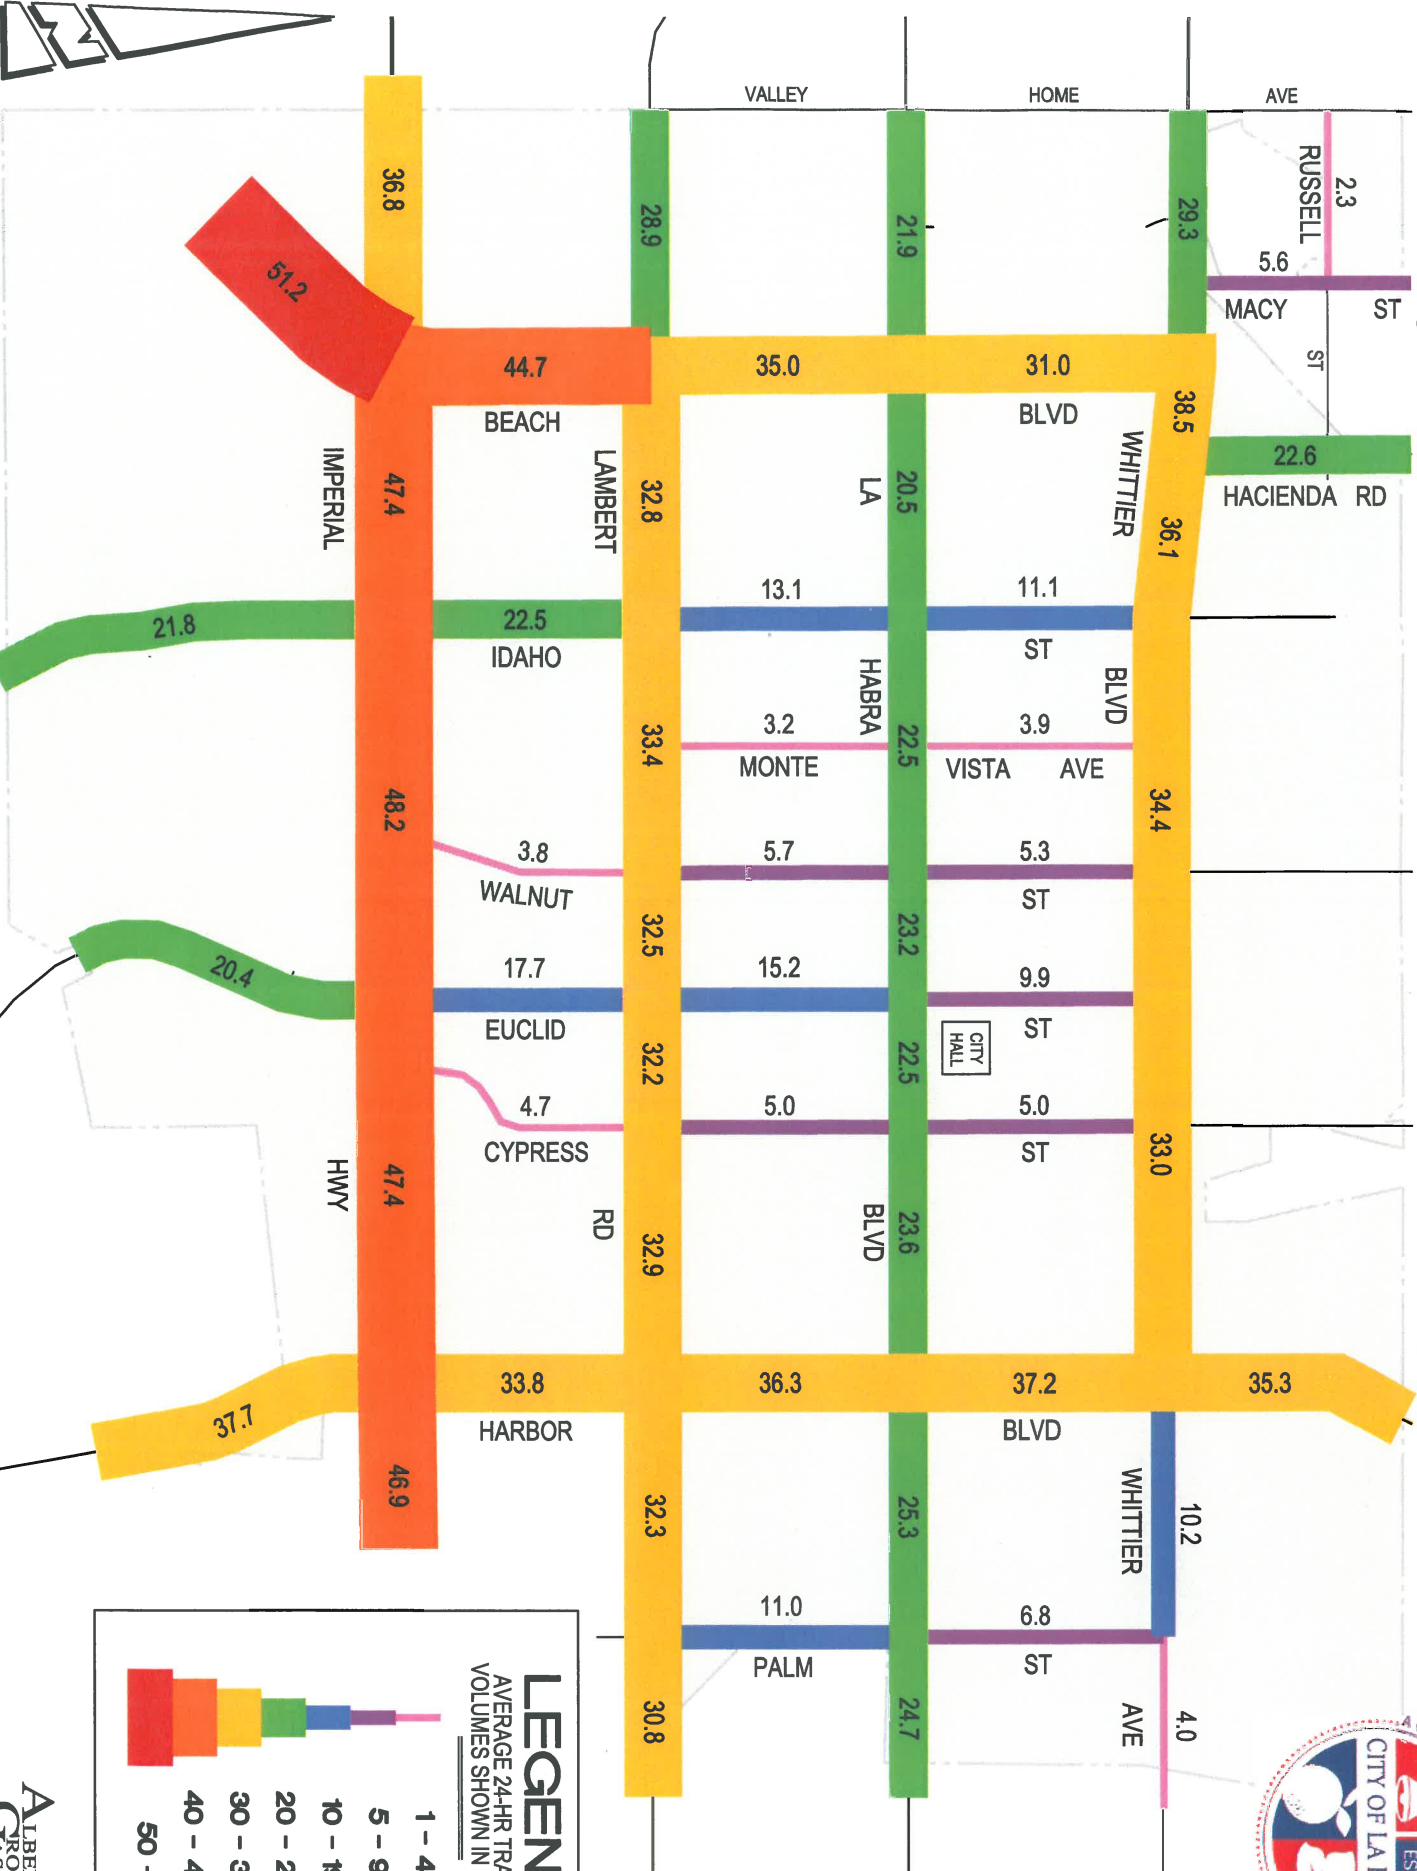

# City of La Habra Traffic Flow Map - 2015

NO SCALE